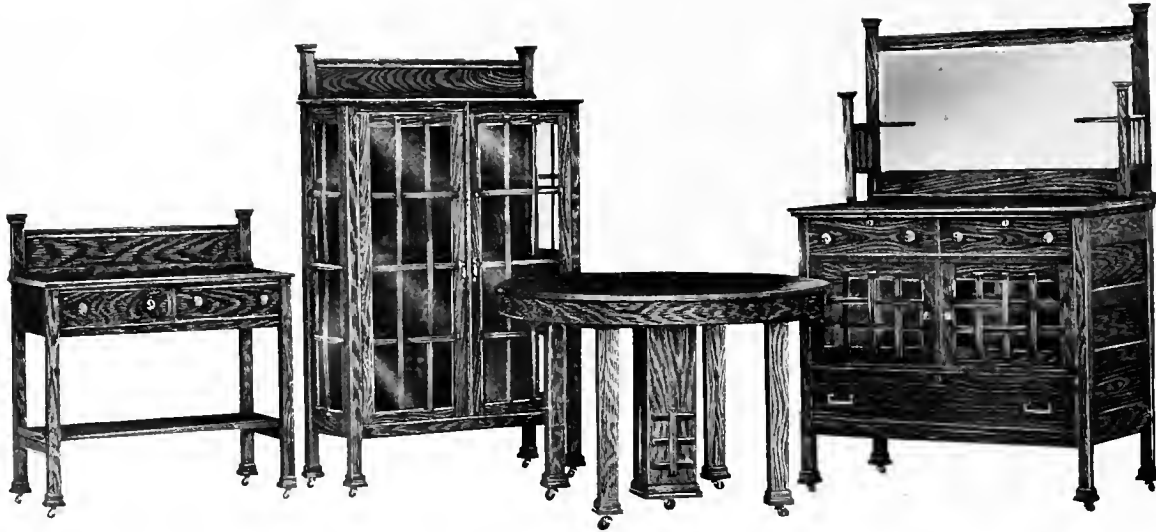

Dining Set No. 5026.

Buffet; 18x40 in. Bevel Plate, Two 10x16 in. Glass, 24x45 in. Top.
China Closet; Two 8x40 in. and Two 14x40 in. Glass, 15x40 in. Top, 52 in. High.
Extension 6-ft. Table; 45 in. Top, 3 in. Legs, 7 in. Post.
Serving Table; 18x36 in. Top, 1 $\frac{3}{4}$ in. Legs.
Ash, Finished Weathered. Weight 545 lbs.

Buffet, 200 lbs.; China Closet, 125 lbs.; Extension 6-ft. Table, 145 lbs.; Serving Table, 75 lbs.

Set	
With 6-ft. Table.....	Price $76.00
With 8-ft. Table.....	Price 79.00
With 10-ft. Table.....	Price 82.00

Pieces	
Buffet	Price $30.00
China Closet.....	Price 21.00
Serving Table.....	Price 8.00

Pieces	
Extension 6-ft. Table.....	Price $17.00
Extension 8-ft. Table....	Price 20.00
Extension 10 ft. Table....	Price 23.00